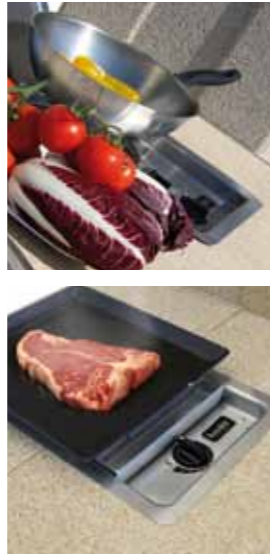

# Melody. Cooking outdoors, in style.

**With its wide smooth Crystal tops that facilitate cleaning, the elegant lines and rich outfitting which include sink, gas cooker and the new gas grill with lid, Melody is a new concept of the outdoor kitchen, easy and versatile.**

# Typical compositions: Melody 5

Optional cooking feature, with built-in cooker, thus preventing unpleasant smells from lingering in the house; plus the convenient hot plate accessory in cast iron which is standard supplied

The BBQ works with wood and charcoal, is fitted with a biologic cooking rack for fat-free cooking

"Easy fire" ventilated brazier to make embers in half the time

Optional sink feature to be able to prepare food directly in the garden