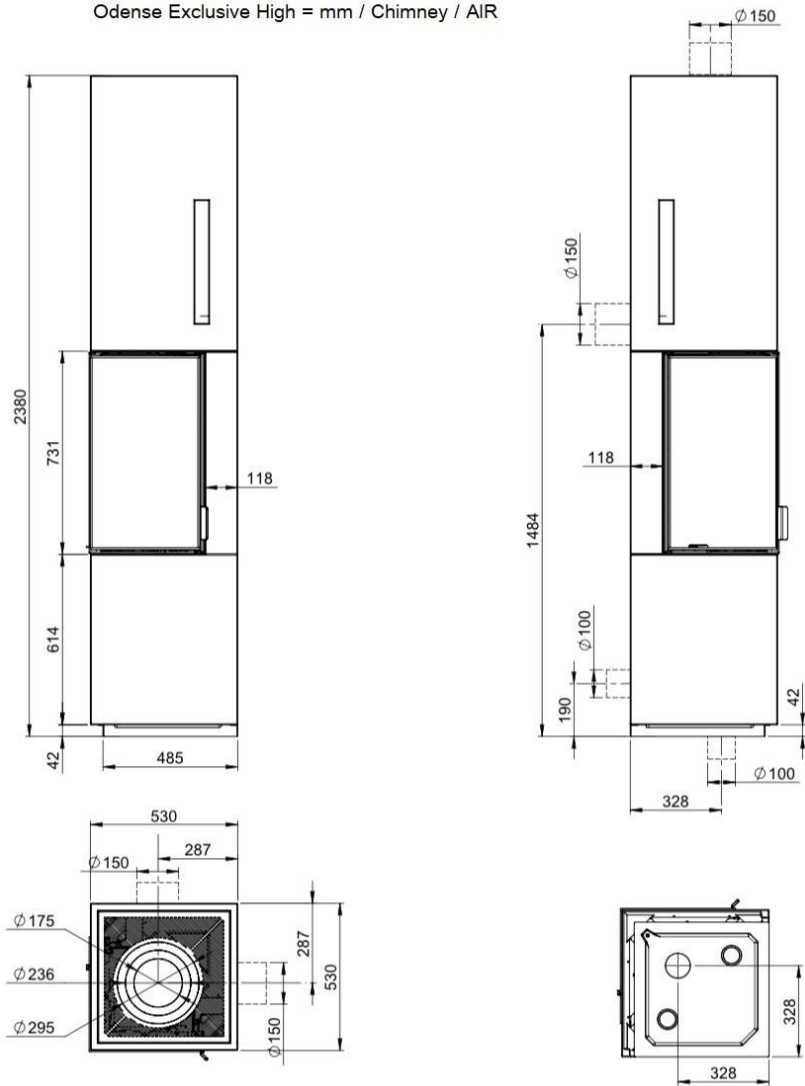

Odense Exclusive High = mm / Chimney / AIR

Odense Exclusive High with woodslef = mm / Chimney / AIR