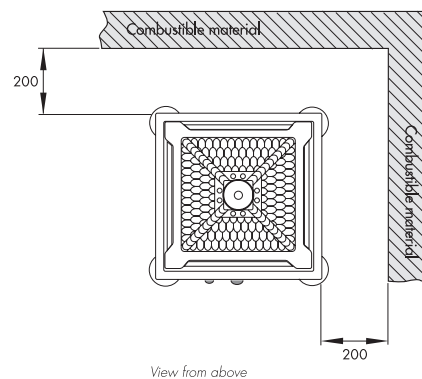

Royal Viking

The impressive ornamented outer jacket in cast iron is completely in harmony with the original design. The inner chamber contains the latest technology. A solid and ingenious design, which gives the Royal Viking an efficiency of >80% as well as a very large heat output area.

Accessories

Floor plate
Black enamel.
1000x1200 etc.
SKU: 990000504

Flue pipe
125 mm in diameter.
Available in different lengths.

10 year warranty

EN 13240
§15a
DIN+

Bimsch V. 1+2

Technical Data

Power (kW)	3-8
Nominal power (kW)	6
Heating surface (m ²)	40-120
Efficiency (%)	>80
Weight (kg)	280
Dimensions (HxWxD mm)	1 670x560x560

Hearth dimensions (HxWxD mm)	390x280x325
Firewood length (max mm)	325
Hearth opening (HxW mm)	360x200
Type & environmentally approved	EN 13240
Connection alternative rear (H cc, mm)	975
Warranty (does not apply to glass and replaceable parts of the hearth)	10 years

Dimensions sketch, mm

Front view

Side view

View from above