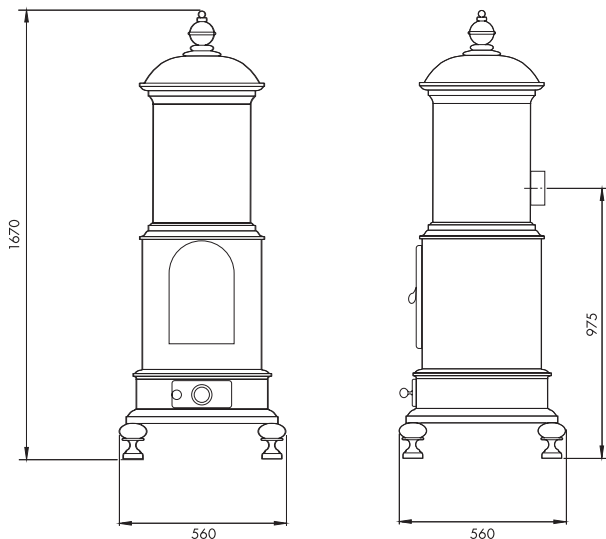

Accessories

Floor plate
Black enamel.
1000x1200 etc.
SKU: 990000504

Flue pipe
125 mm in diameter.
Available in different lengths.

10 year warranty

EN 13240
§15a
DIN+

Bimsch V. 1+2

Technical Data

Power (kW)	3-8
Nominal power (kW)	6
Heating surface (m ²)	40-120
Efficiency (%)	>80
Weight (kg)	280
Dimensions (HxWxD mm)	1 670x560x560

Hearth dimensions (HxWxD mm)	390x280x325
Firewood length (max mm)	325
Hearth opening (HxW mm)	360x200
Type & environmentally approved	EN 13240
Connection alternative rear (H cc, mm)	975
Warranty (does not apply to glass and replaceable parts of the hearth)	10 years

Dimensions sketch, mm

Front view

Side view

View from above