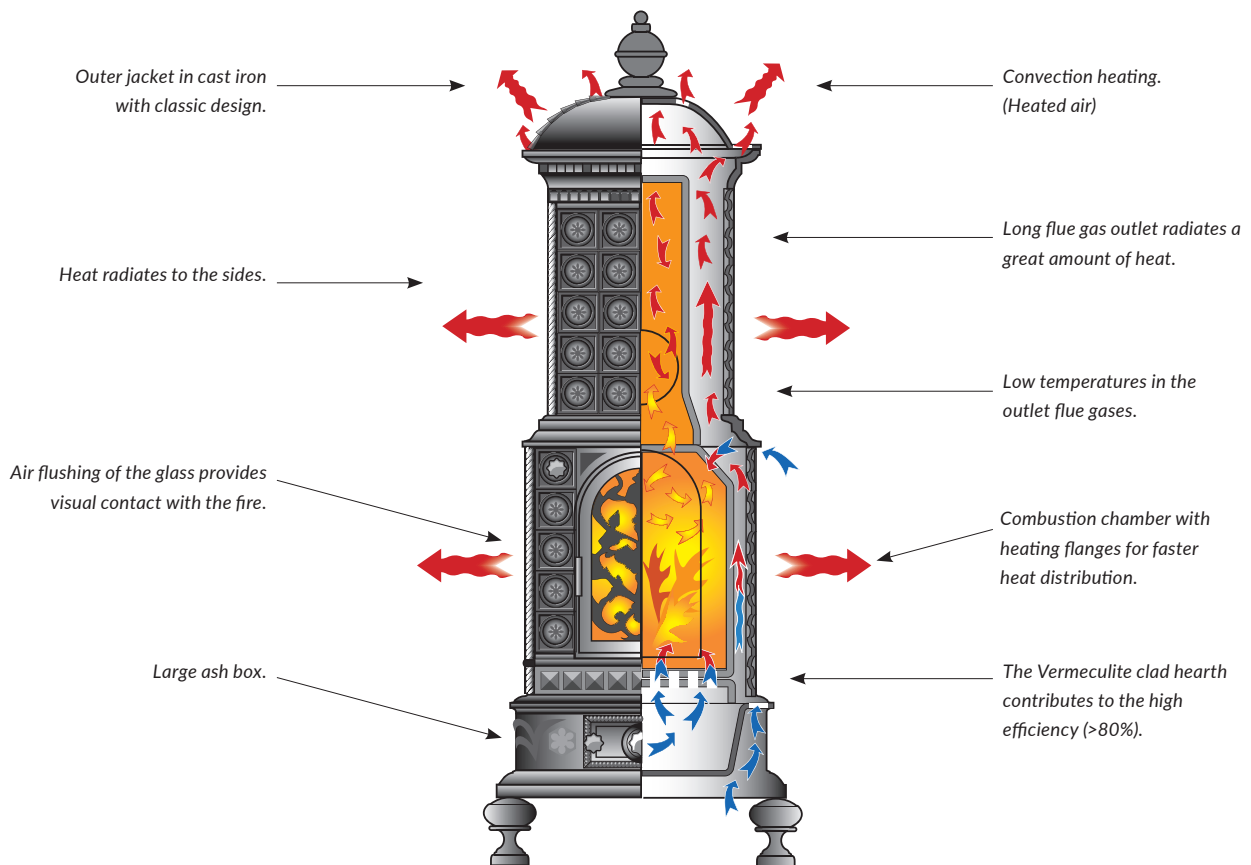

Royal Viking

10 year
warranty

JOSEF DAVIDSSONS

since 1882

150 years old, and in production again

The 19th century was the century of new styles. Around the middle of the century, neo classicism and romanticism lived side by side and inspired new forms. At the same time, industrialism made its entrance. In the midst of this creative period, when craftsmanship was at its height, the “king among Swedish cast iron stoves” was created.

Royal Viking

The impressive ornamented outer jacket in cast iron is completely in harmony with the original design. The inner chamber contains the latest technology. A solid and ingenious design, which gives the Royal Viking an efficiency of >80% as well as a very large heat output area.

The heat from the flue gases is utilized to the maximum due to a long flue gas outlet. It spreads effectively, partly

as radiated heat and partly via the air that can circulate between the stove's walls and flow out. The high heat capacity of the cast iron provides cosy residual heat for long periods.

If you wish for a stove to add to the warmth of your home, you have a warm, reliable and faithful friend in the Royal Viking.

Royal Viking

Article no: 101850002, black

The Royal Viking comes with a connector to the flue gas outlet on the rear and it is suitable for today's modern chimneys, which withstand up to 350 degrees. The stove can be placed directly on to wooden floor beams, but don't forget to protect the floor with accessories such as our black enamelled floor plate.